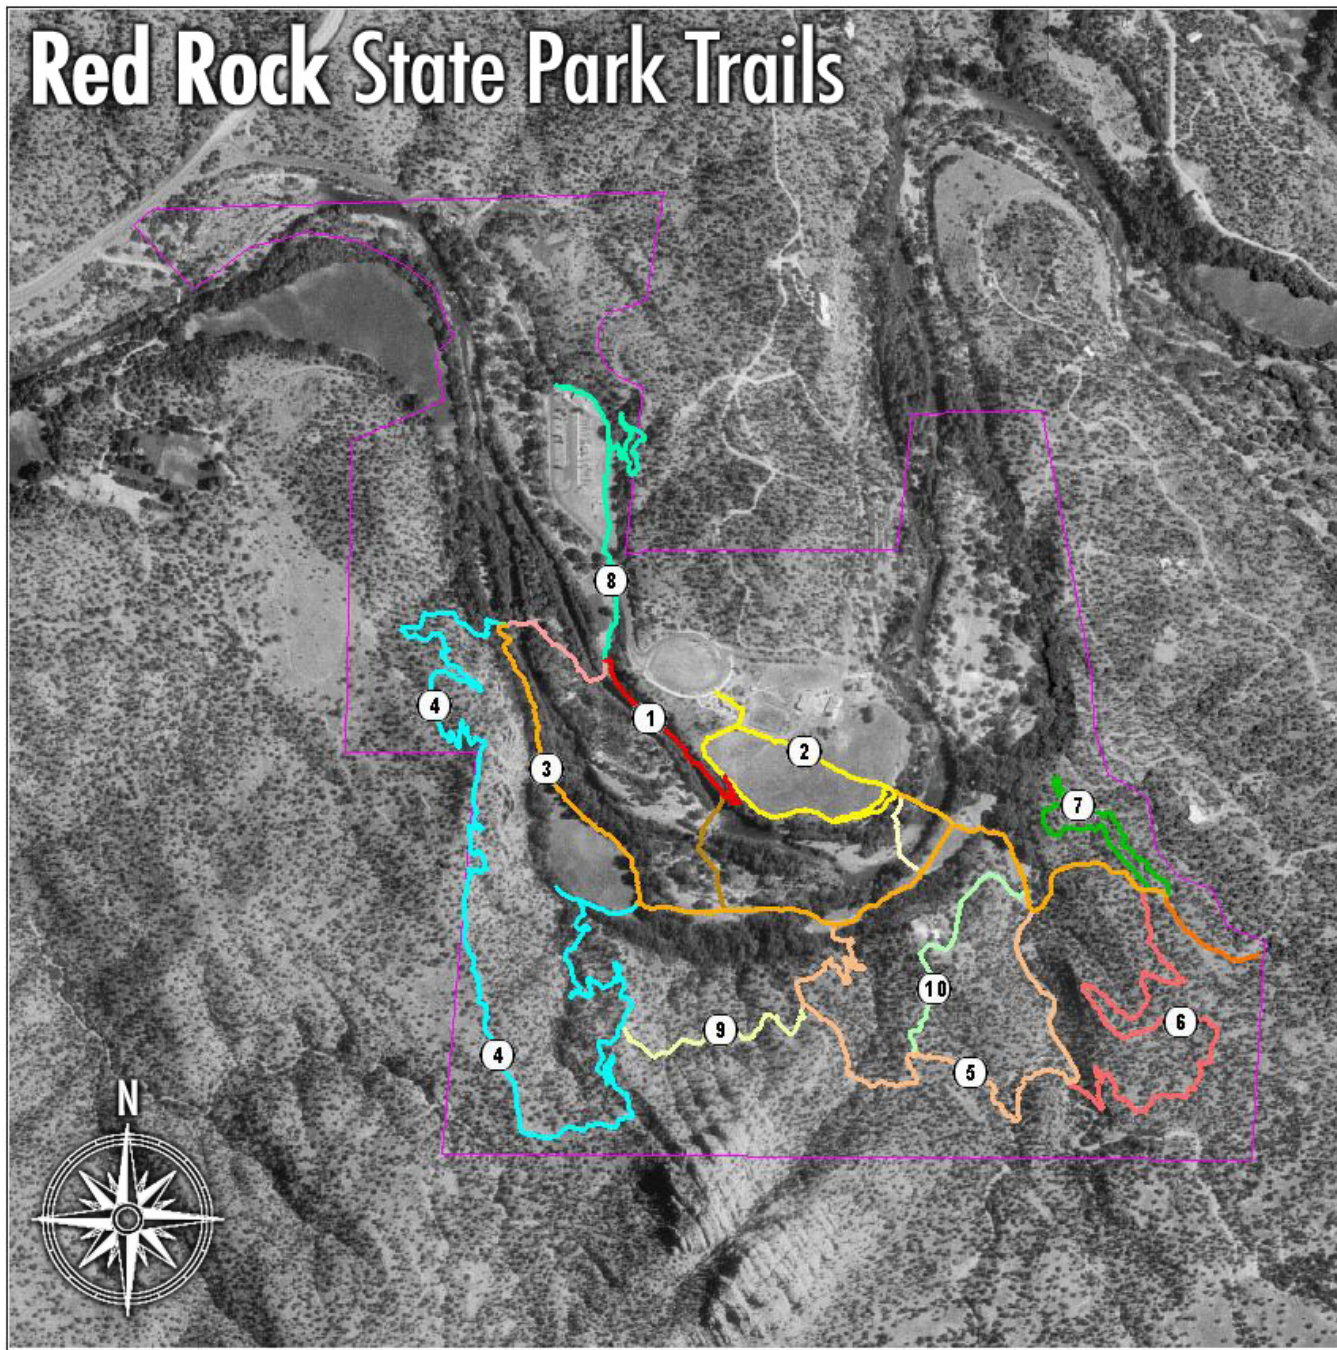

Red Rock State Park Trails

Nature Trails

- 1 - Smoke Trail
- 2 - Bunkhouse Trail
- 3 - Kisva Trail
- 4 - Eagle's Nest Trail
- 5 - Apache Fire Trail Loop
- 6 - Javalina Trail
- 7 - Yavapai Ridge
- 8 - Rattlesnake Ridge Trail
- 9 - Coyote Ridge Trail
- 10 - House of Apache Fire Trail
- Black Hawk Crossing
- East Gate Trail
- Kingfisher Bridge
- Kingfisher Crossing
- Sentinel Trail Crossing

Park Boundary

Note: Only the major park trails are numbered. Unnumbered trails are connectors.

Background image from U.S.G.S. 7.5 minute Digital Ortho Photo Quad, Sedona.

AZStateParks.com

0 0.2 0.4 0.6 0.8 1 1.2 Miles