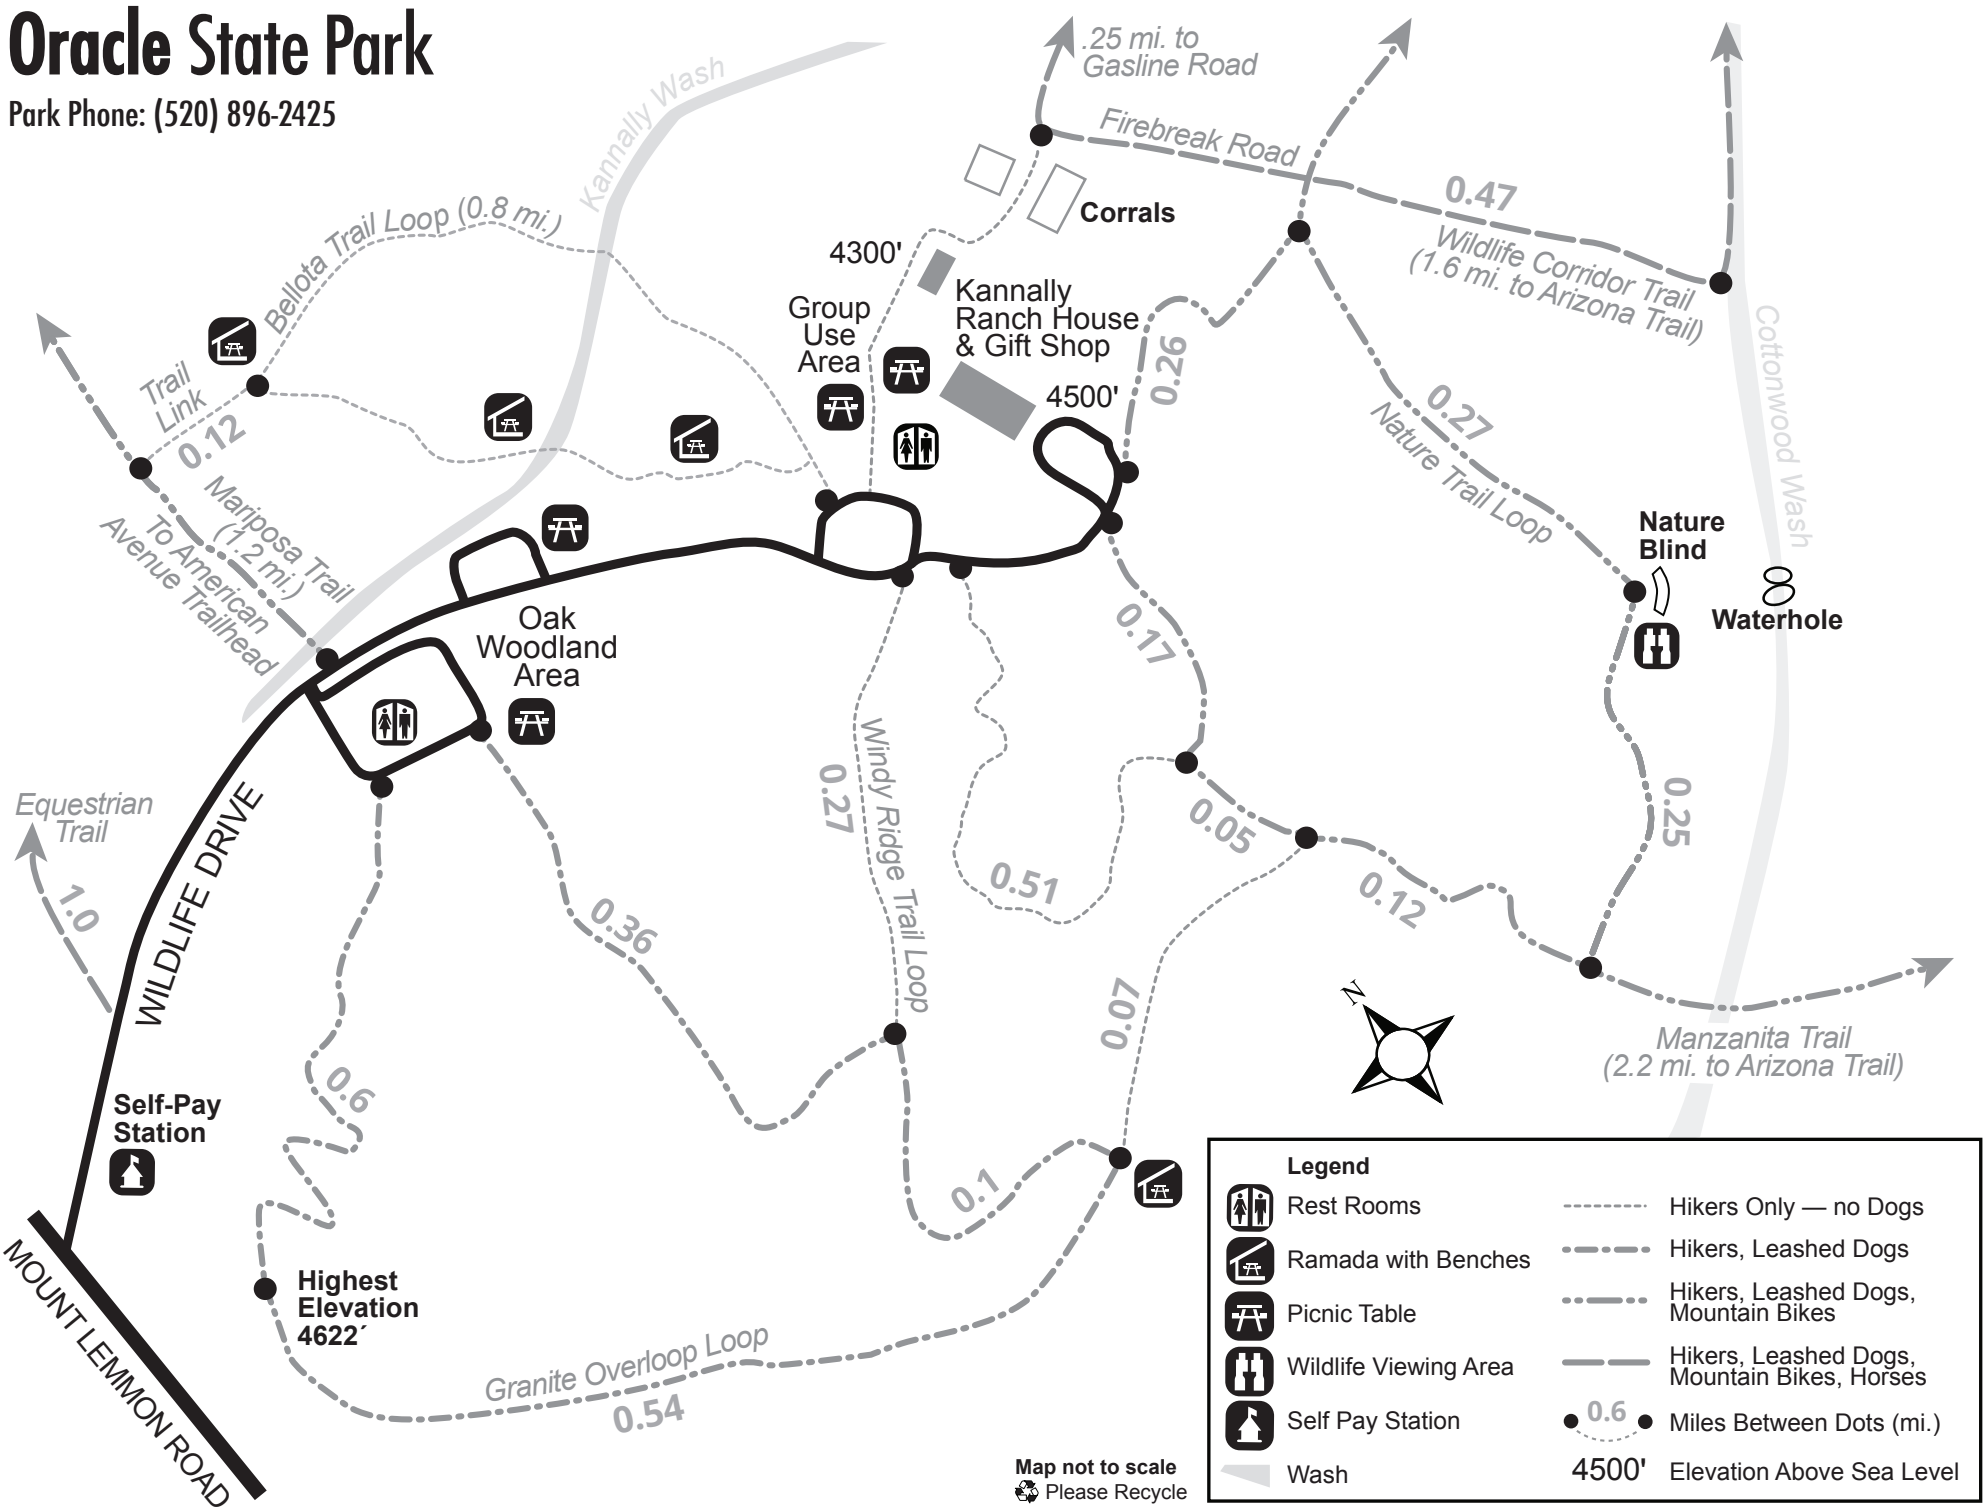

Oracle State Park

Park Phone: (520) 896-2425

Legend	
	Rest Rooms
	Ramada with Benches
	Picnic Table
	Wildlife Viewing Area
	Self Pay Station
	Wash
	Hikers Only — no Dogs
	Hikers, Leashed Dogs
	Hikers, Leashed Dogs, Mountain Bikes
	Hikers, Leashed Dogs, Mountain Bikes, Horses
	● 0.6 ● Miles Between Dots (mi.)
	4500' Elevation Above Sea Level

Map not to scale
 Please Recycle