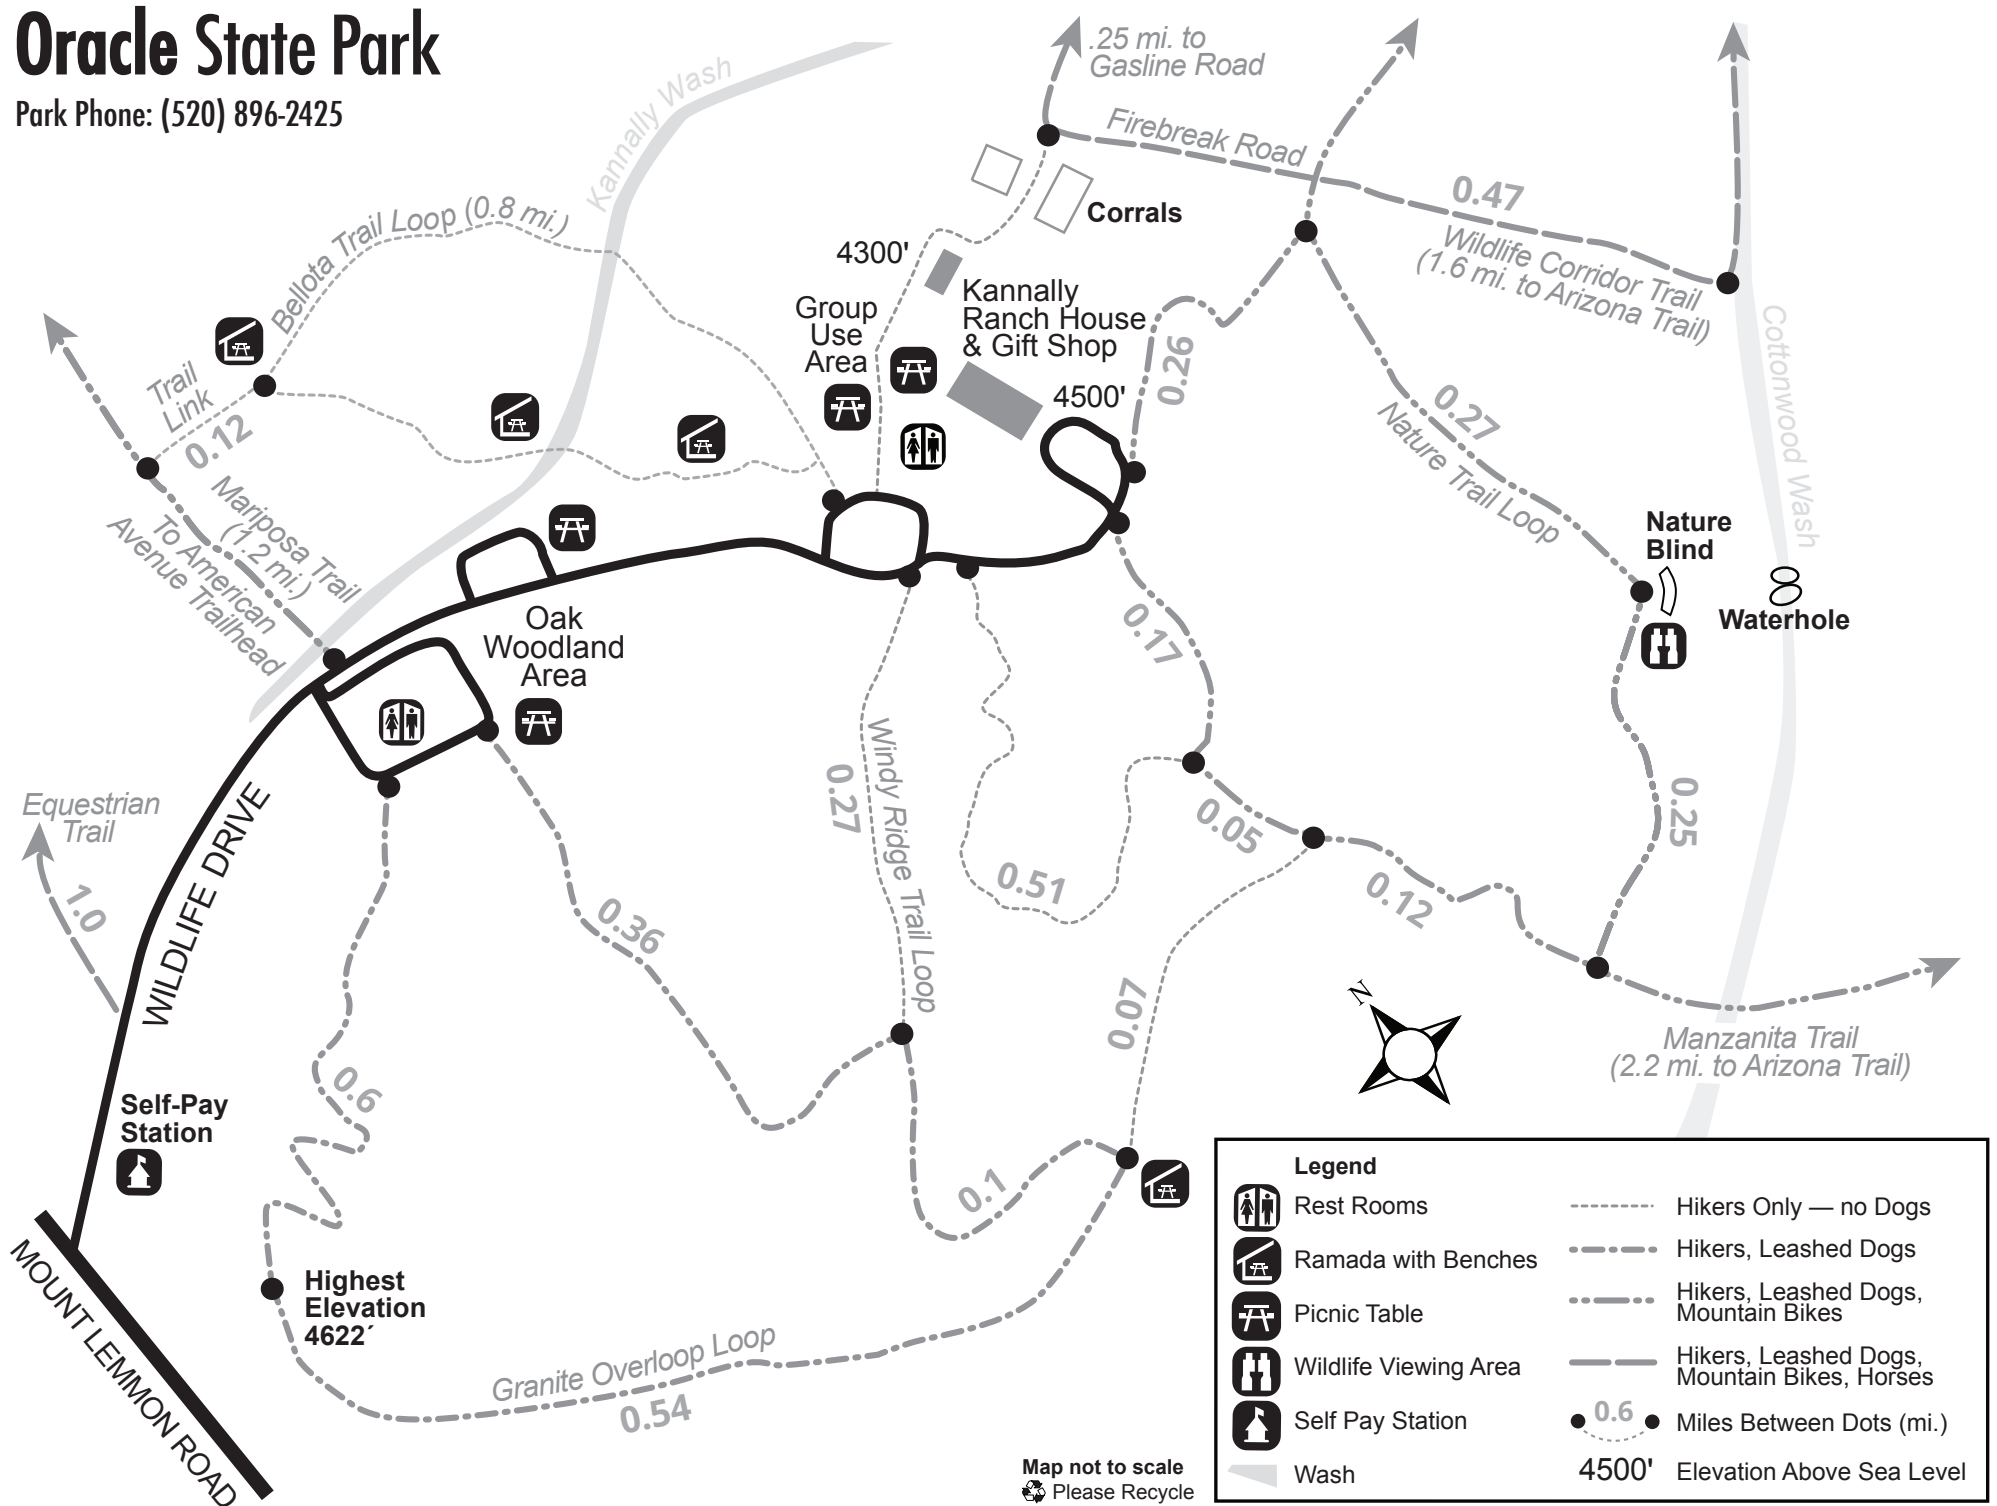

# Oracle State Park

Park Phone: (520) 896-2425

Map not to scale  
Please Recycle

Legend	
	Rest Rooms
	Ramada with Benches
	Picnic Table
	Wildlife Viewing Area
	Self Pay Station
	Wash
	Hikers Only — no Dogs
	Hikers, Leashed Dogs
	Hikers, Leashed Dogs, Mountain Bikes
	Hikers, Leashed Dogs, Mountain Bikes, Horses
	Miles Between Dots (mi.)
	Elevation Above Sea Level