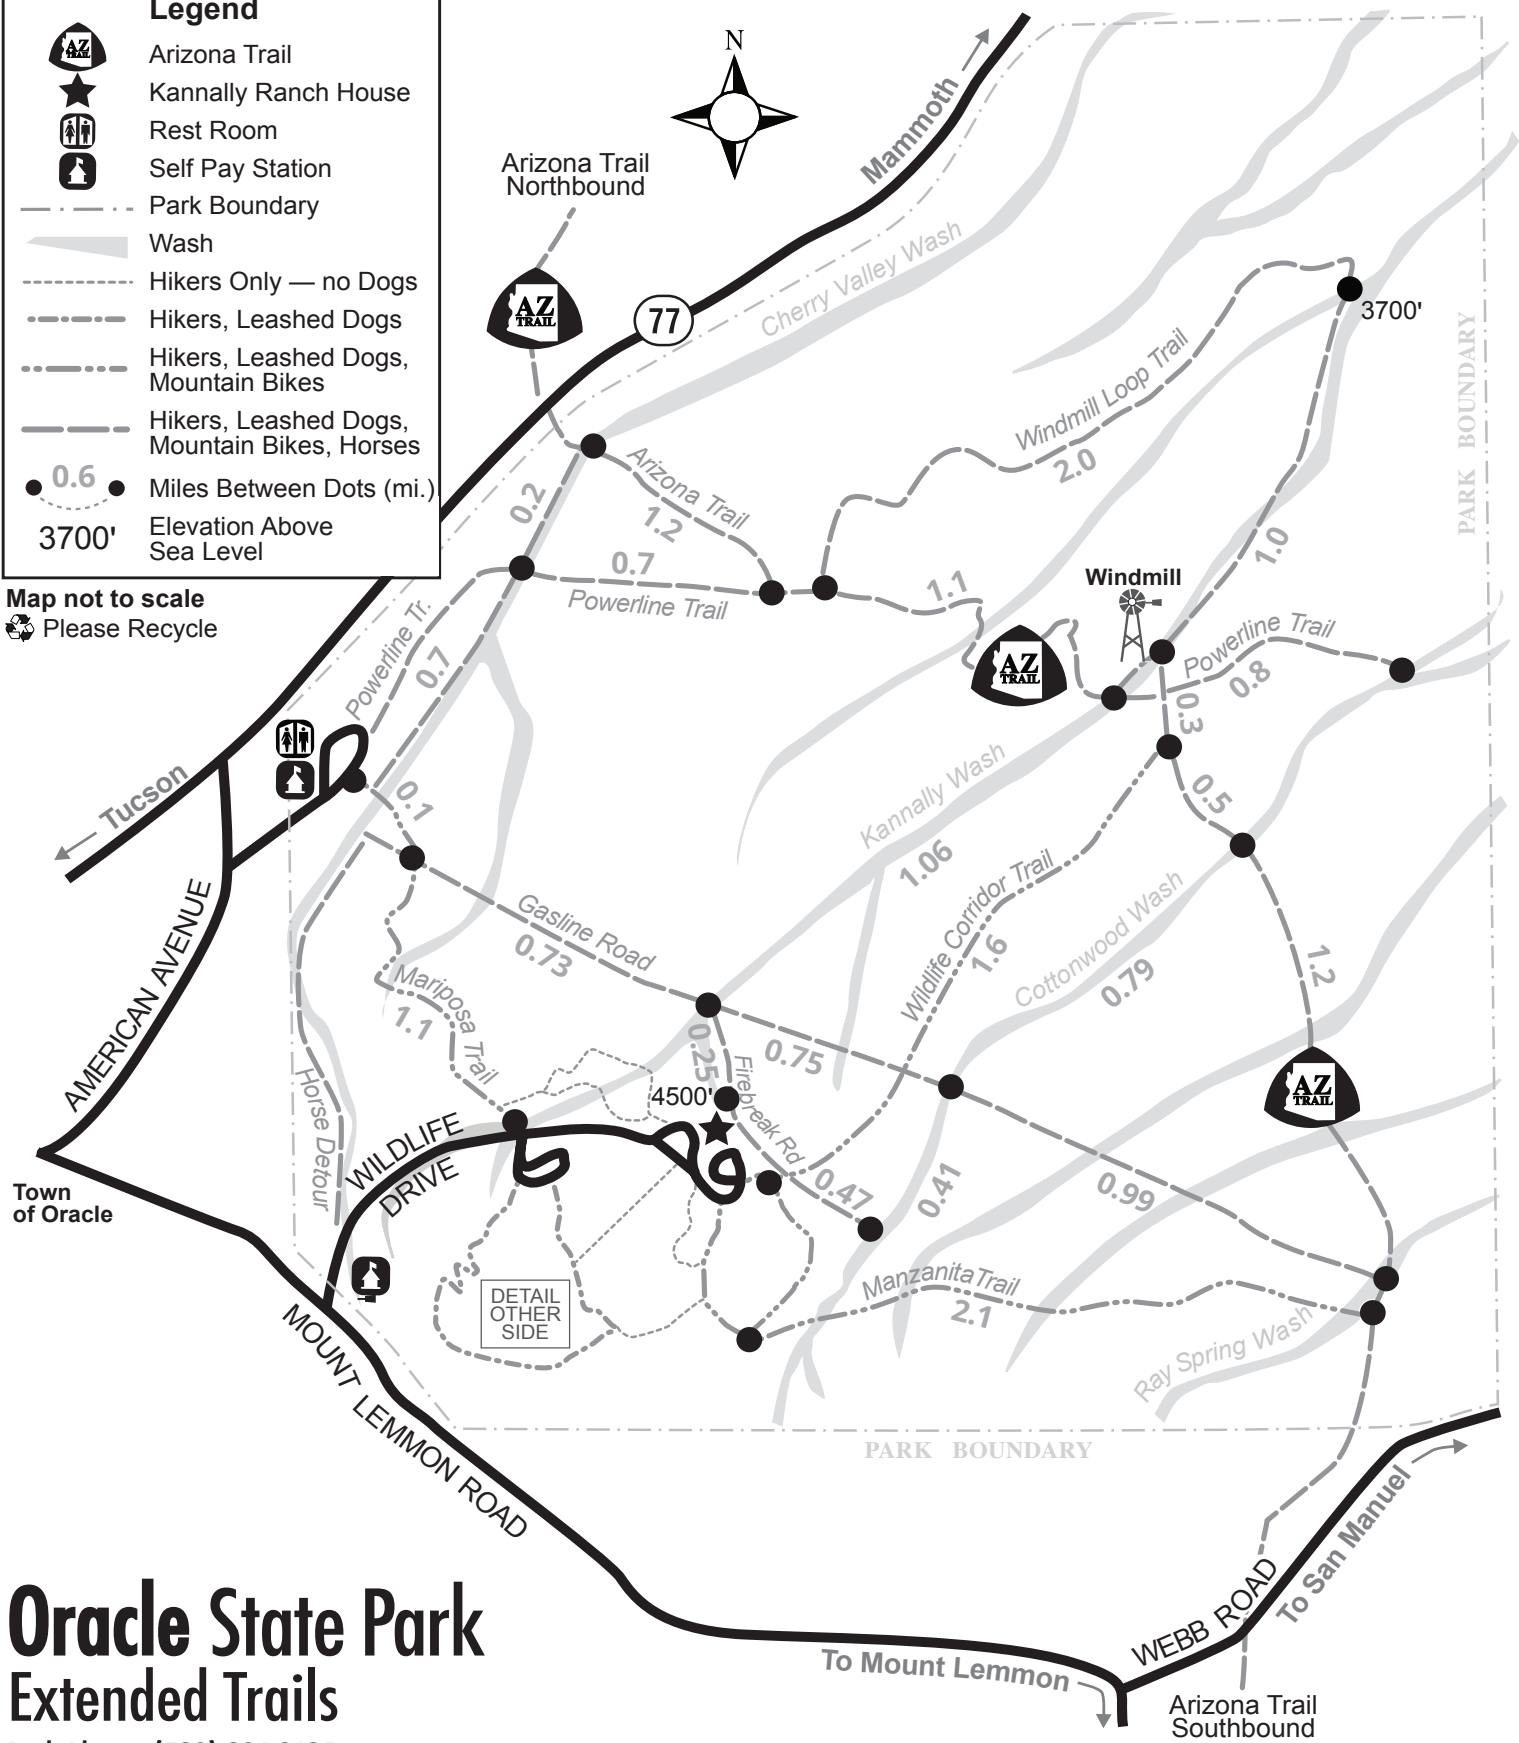

Legend

-  Arizona Trail
-  Kannally Ranch House
-  Rest Room
-  Self Pay Station
-  Park Boundary
-  Wash
-  Hikers Only — no Dogs
-  Hikers, Leashed Dogs
-  Hikers, Leashed Dogs, Mountain Bikes
-  Hikers, Leashed Dogs, Mountain Bikes, Horses
-  0.6 Miles Between Dots (mi.)
-  3700' Elevation Above Sea Level

Map not to scale
 Please Recycle

Oracle State Park Extended Trails

Park Phone: (520) 896-2425