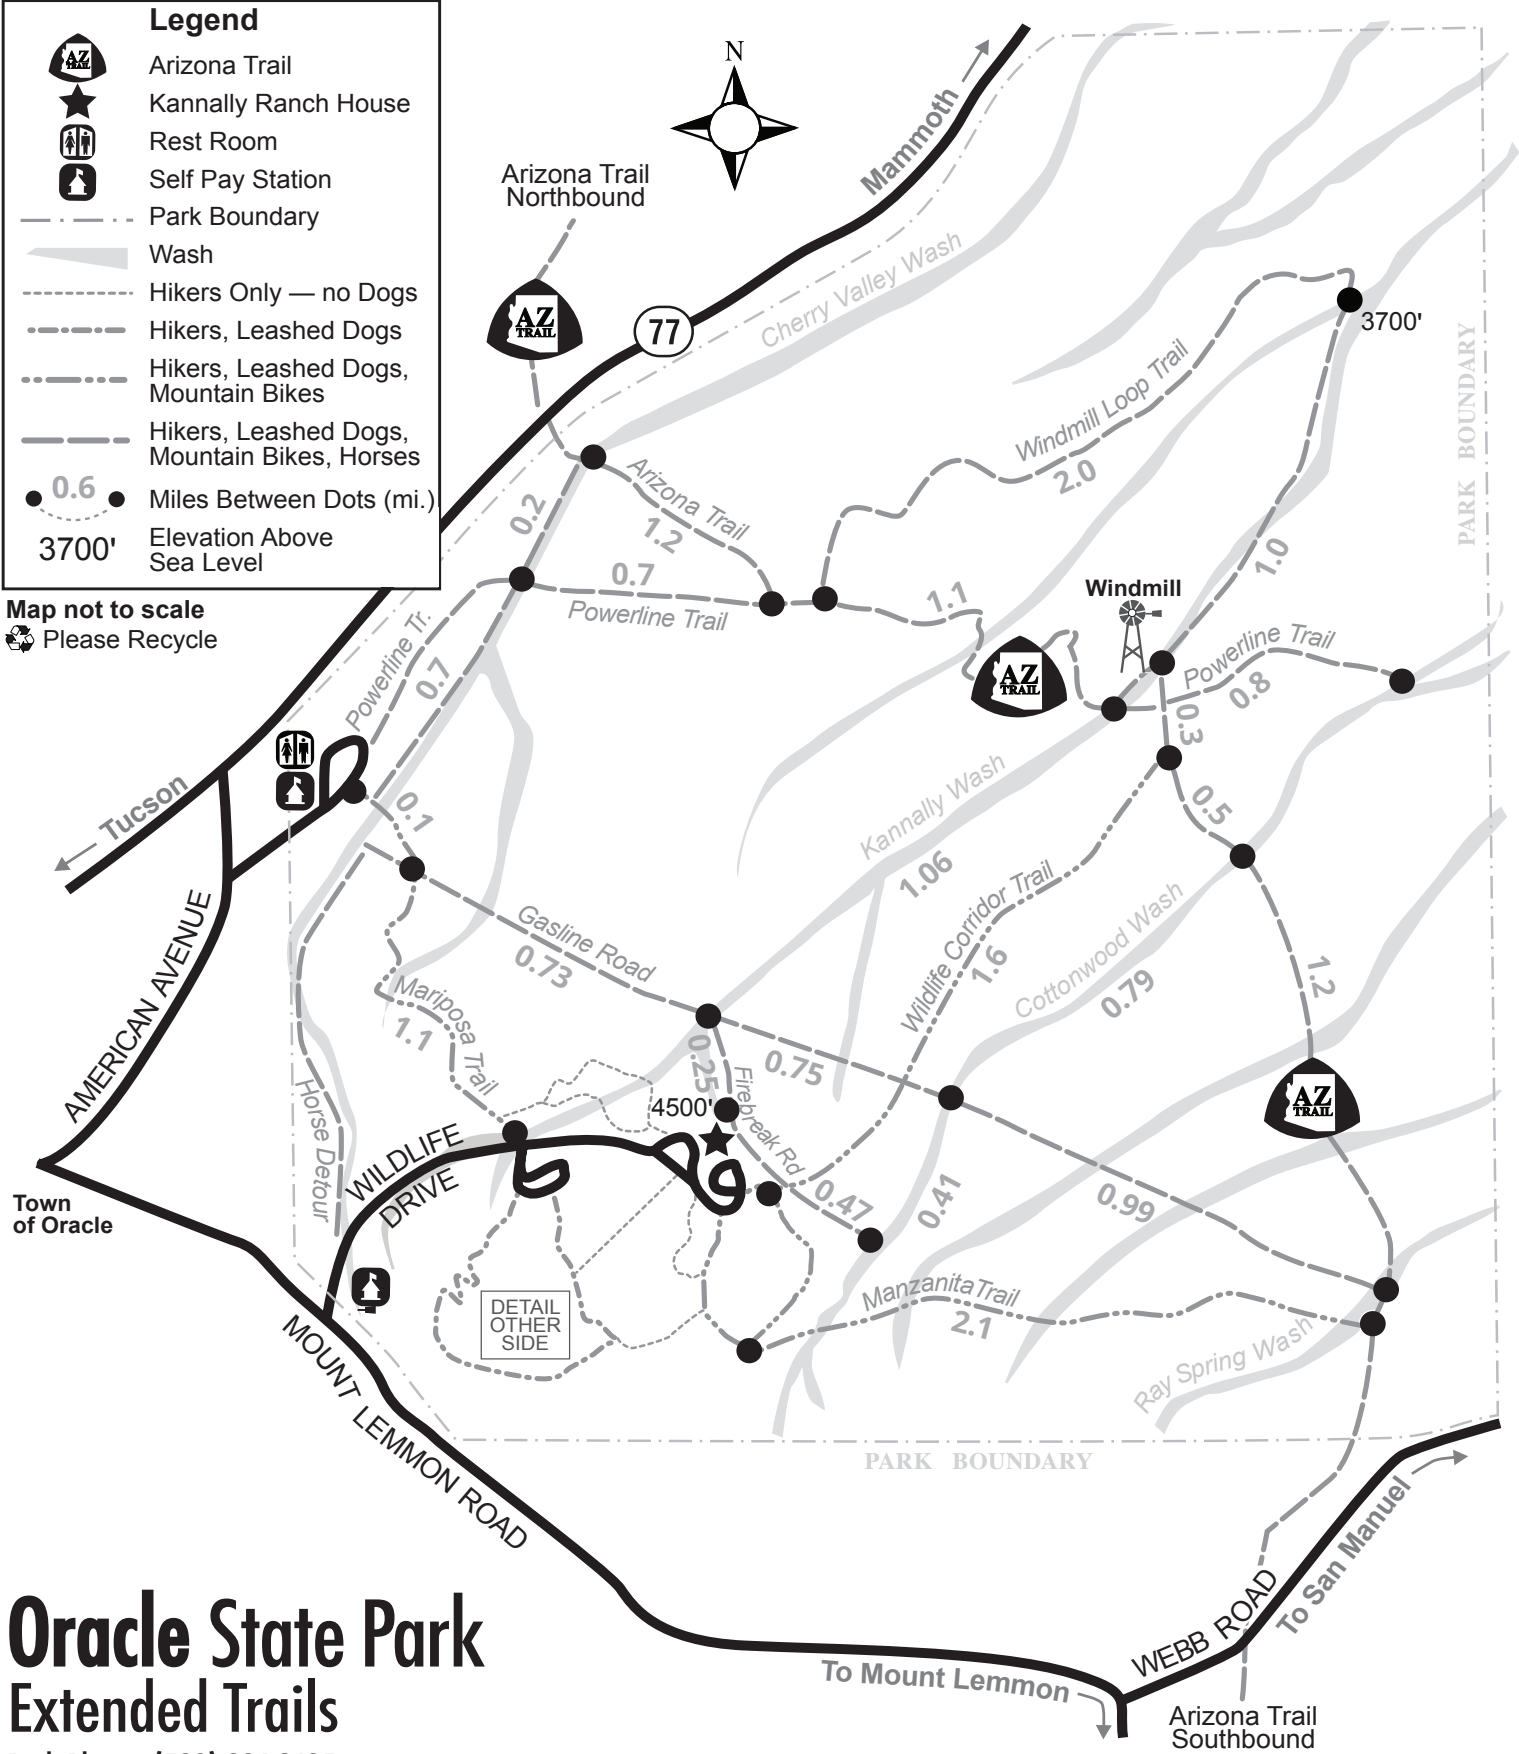

Legend

-  Arizona Trail
-  Kannally Ranch House
-  Rest Room
-  Self Pay Station
-  Park Boundary
-  Wash
-  Hikers Only — no Dogs
-  Hikers, Leashed Dogs
-  Hikers, Leashed Dogs, Mountain Bikes
-  Hikers, Leashed Dogs, Mountain Bikes, Horses
-  0.6 Miles Between Dots (mi.)
-  3700' Elevation Above Sea Level

Map not to scale
 Please Recycle

Oracle State Park Extended Trails

Park Phone: (520) 896-2425